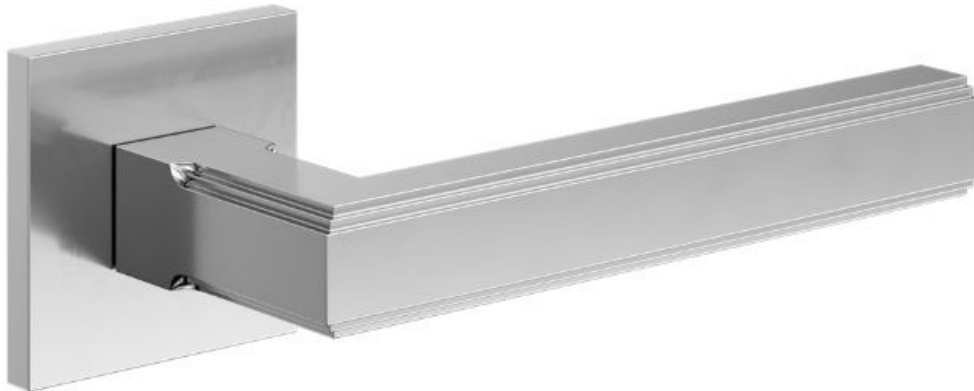

FRANK

R – DOOR	V – SLIM FRAME	K – WINDOWS DK	H - LIFT & SLIDE	L - PULL HANDLES

CONTEMPORARY COLLECTION

serie **FRANK**

LF DESIGN

CT405RCR

				
CT405VCR	CT405KCR	CT405HSCR	CT405LCR	AC254POCR

MATERIAL BRASS