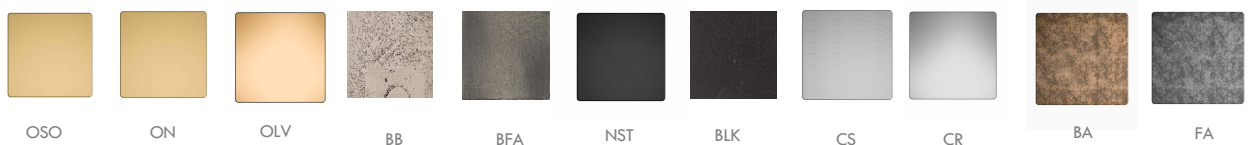

Accessories Tonda Contemporary

		
AC7060BP	AC7060BY	AC7060WC

		
AC7060BC	AC7060PC	AC7060VY

		
AC7060KT	AC7060KS	AC7060KP

MATERIAL BRASS

FINISHES

Accessories **Quadra** Contemporary

LF DESIGN

FA

FERRO ANTICATO
ANCIENT IRON

BLK

BRONZO NERO
BLACK BRONZE

BN

BRONZO NATURALE
NATURAL BRONZE

BN

BRONZO FERRO ANTICO
GREY BRONZE