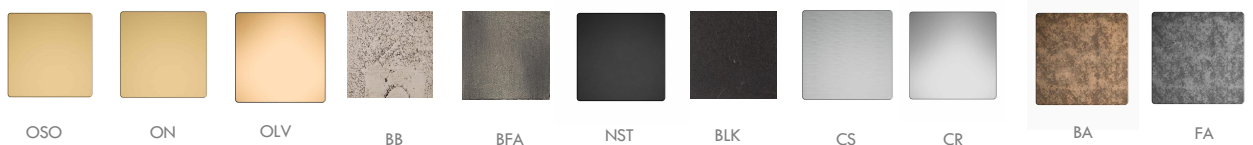

		
AC254BP	AC254BY	AC254WC

		
AC254BC	AC254P	AC254VY

		
AC254KT	AC254KS	AC254KP

MATERIAL BRASS

FINISHES

Accessories Minimal

LF DESIGN

		
AC7060MP	AC7060MY	AC7060MR

		
AC254MP	AC254MY	AC254MR

MATERIAL BRASS

FINISHES

Finishes

OSO

OTTONE SATINATO OPACO VERNICIATO
MATT BRASS

ON

OTTONE NATURALE
NATURAL BRASS

OLV

ORO LUCIDO VERNICIATO
POLISHED GOLD

NST

NERO SOFT TOUCH
SOFT TOUCH MATT BLACK

NO

NERO OPACO
MATT BLACK

CS

CROMO OPACO
SATIN CHROME

FA

FERRO ANTICATO
ANCIENT IRON

BLK

BRONZO NERO
BLACK BRONZE

BN

BRONZO NATURALE
NATURAL BRONZE

BN

BRONZO FERRO ANTICO
GREY BRONZE