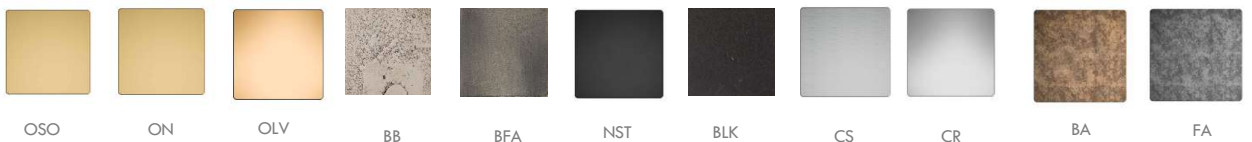

FINISHES

Finishes

OSO

OTTONE SATINATO OPACO VERNICIATO
MATT BRASS

ON

OTTONE NATURALE
NATURAL BRASS

OLV

ORO LUCIDO VERNICIATO
POLISHED GOLD

NST

NERO SOFT TOUCH
SOFT TOUCH MATT BLACK

NO

NERO OPACO
MATT BLACK

CS

CROMO OPACO
SATIN CHROME

CR

CROMO LUCIDO
POLISHED CHROME

BLK

BRONZO NERO
BLACK BRONZE

BN

BRONZO NATURALE
NATURAL BRONZE

BN

BRONZO FERRO ANTICO
GREY BRONZE

BB

BRONZO BIANCO
WHITE BRONZE