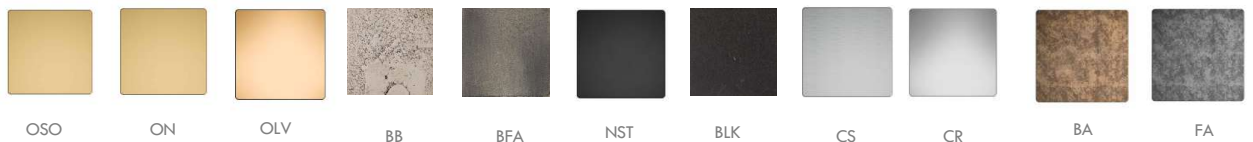

Accessories Tonda Contemporary

AC7060BP	AC7060BY	AC7060WC

AC7060BC	AC7060PC	AC7060VY

AC7060KT	AC7060KS	AC7060KP

MATERIAL BRASS

FINISHES