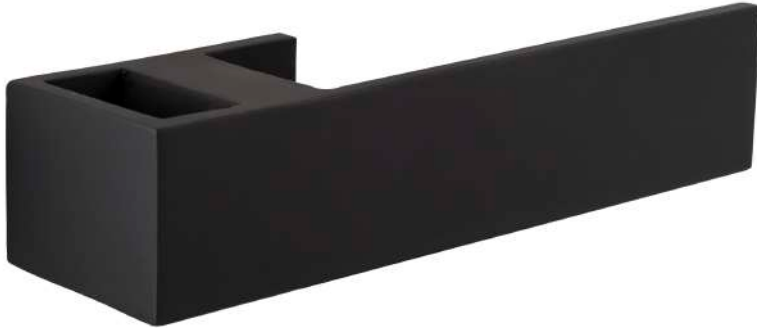

Moscow City

— *CT257*

Contem

—porary

Collec—

tion

Italian passion,
artisan details

CT257

Arch Pitsou Kedem — Photographer Amit Geron

<p>R - DOOR</p>	<p>K - WINDOWS DK</p>	<p>H - LIFT UP SLIDING</p>	<p>L - PULL DOOR</p>

CONTEMPORARY COLLECTION

serie Moscow City

LF DESIGN

CT255RNST

CT257KNST	CT257HNST	CT257LNST	AC254PONST

MATERIAL ALLUMINIUM

FINISH BLACK SOFT TOUCH

CONTEMPORARY FINISHES

Acces—

sori

—es

Accessories Tonda Contemporary

		
AC7060BP	AC7060BY	AC7060WC