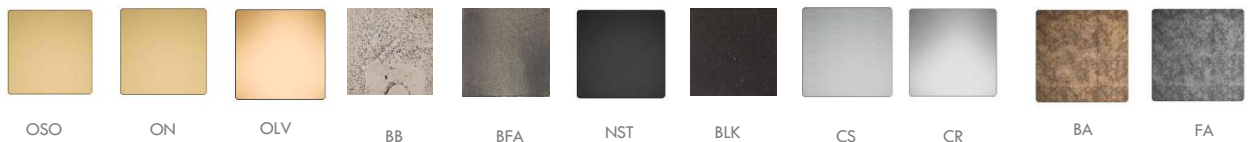

Accessories **Quadra** Contemporary

LF DESIGN

AC254BP	AC254BY	AC254WC

AC254BC	AC254P	AC254VY

AC254KT	AC254KS	AC254KP

MATERIAL BRASS

FINISHES