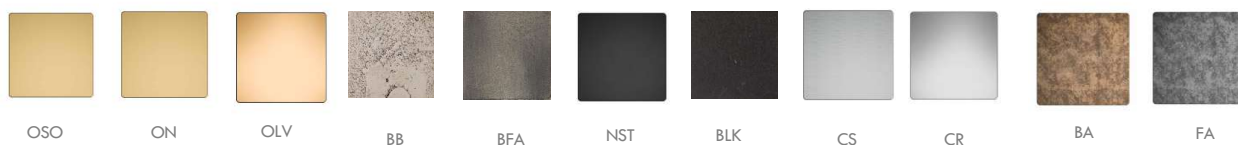

Accessories Tonda Contemporary

AC7060BP	AC7060BY	AC7060WC
AC7060BC	AC7060PC	AC7060VY
AC7060KT	AC7060KS	AC7060KP

MATERIAL BRASS

FINISHES