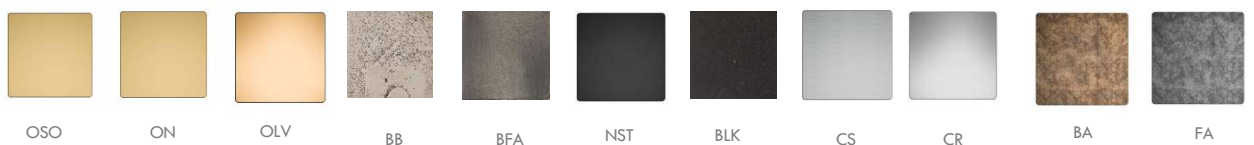

Accessories Minimal

LF DESIGN

		
AC7060MP	AC7060MY	AC7060MR

		
AC254MP	AC254MY	AC254MR

MATERIAL BRASS

FINISHES

Finishes

OSO

OTTONE SATINATO OPACO VERNICIATO
MATT BRASS

ON

OTTONE NATURALE
NATURAL BRASS

OLV

ORO LUCIDO VERNICIATO
POLISHED GOLD

NST

NERO SOFT TOUCH
SOFT TOUCH MATT BLACK

NO

NERO OPACO
MATT BLACK

CS

CROMO OPACO
SATIN CHROME

CR

CROMO LUCIDO
POLISHED CHROME

OBGV

BRONZO GRAFFIATO VERNICIATO
SATIN BBRONZE

BO