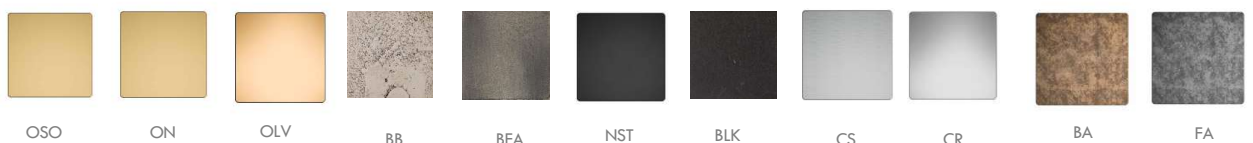

FINISH BLACK SOFT TOUCH

CONTEMPORARY FINISHES

Acces—

sori

—es

Accessories Tonda Contemporary

		
AC7060BP	AC7060BY	AC7060WC
		
AC7060BC	AC7060PC	AC7060VY
		
AC7060KT	AC7060KS	AC7060KP

MATERIAL BRASS

FINISHES

Accessories **Quadra** Contemporary

LF DESIGN

		
AC254BP	AC254BY	AC254WC

		
AC254BC	AC254P	AC254VY

		
AC254KT	AC254KS	AC254KP

MATERIAL BRASS

FINISHES

NERO OPACO
MATT BLACK

CS

CROMO OPACO
SATIN CHROME

CR

CROMO LUCIDO
POLISHED CHROME

OBGV

BRONZO GRAFFIATO VERNICIATO
SATIN BBRONZE

BO