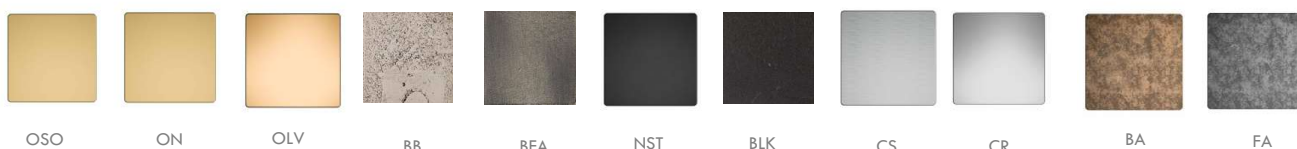

Accessories Tonda Contemporary

AC7060BP	AC7060BY	AC7060WC

AC7060BC	AC7060PC	AC7060VY

AC7060KT	AC7060KS	AC7060KP

MATERIAL BRASS

FINISHES