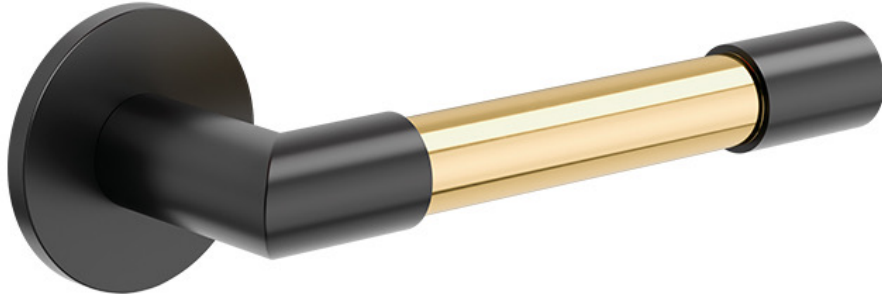

Matt

———— *CT255*

Contem

—porary

Collec————

tion

Italian passion,
artisan details

CT255

<p>R – DOOR</p>	<p>V – SLIM FRAME</p>	<p>K – WINDOWS DK</p>	<p>H - LIFT & SLIDE</p>	<p>L - PULL HANDLES</p>

CONTEMPORARY COLLECTION

serie Matt

Arch. A. Piubello

CT255RSANO

				
CT255VSANO	CT255KSANO	CT255HSANO	CT255LSANO	AC7060PONO

MATERIAL ZAMAK + BRASS

FINISH BLACK + NATURAL BRASS

CONTEMPORARY FINISHES

Italian passion,
artisan details

CT255+

CONTEMPORARY COLLECTION

Acces—

sori