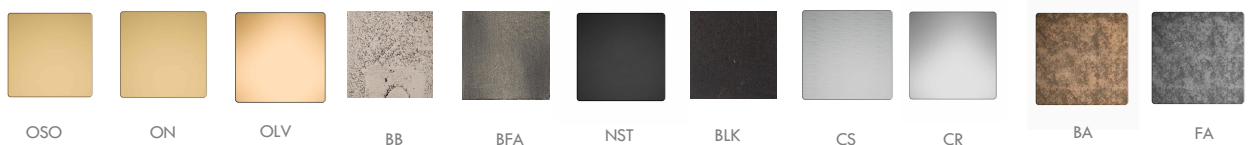

LF DESIGN

		
AC254BP	AC254BY	AC254WC

		
AC254BC	AC254P	AC254VY

		
AC254KT	AC254KS	AC254KP

MATERIAL BRASS

FINISHES

Accessories Minimal

LF DESIGN

FERRO ANTICATO
ANCIENT IRON

BLK

BRONZO NERO
BLACK BRONZE

BN

BRONZO NATURALE
NATURAL BRONZE

BN

BRONZO FERRO ANTICO
GREY BRONZE

BB