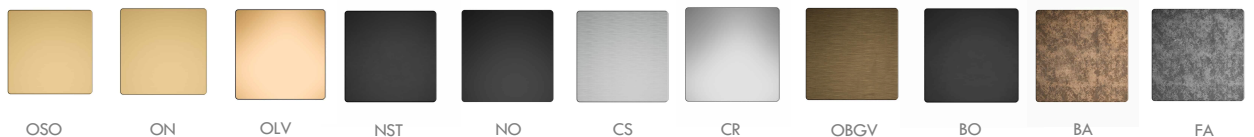

<p>R – DOOR</p>	<p>V – SLIM FRAME</p>	<p>K – WINDOWS DK</p>	<p>H - LIFT & SLIDE</p>	<p>L - PULL HANDLES</p>

CONTEMPORARY COLLECTION

serie Matt

Arch. A. Piubello

CT255RSANO

				
CT255VSANO	CT255KSANO	CT255HSANO	CT255LSANO	AC7060PONO

MATERIAL ZAMAK + BRASS

FINISH BLACK + NATURAL BRASS

CONTEMPORARY FINISHES

Italian passion,
artisan details

CT255+

CONTEMPORARY COLLECTION

Acces—

sori

FERRO ANTICATO
ANCIENT IRON

BLK

BRONZO NERO
BLACK BRONZE

BN

BRONZO NATURALE
NATURAL BRONZE

BN

BRONZO FERRO ANTICO
GREY BRONZE

BB