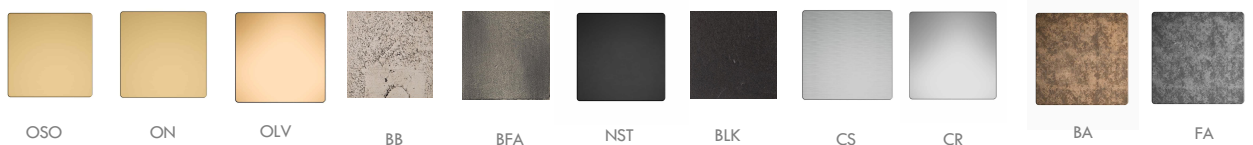

Accessories Minimal

LF DESIGN

AC7060MP	AC7060MY	AC7060MR

AC254MP	AC254MY	AC254MR

MATERIAL BRASS

FINISHES