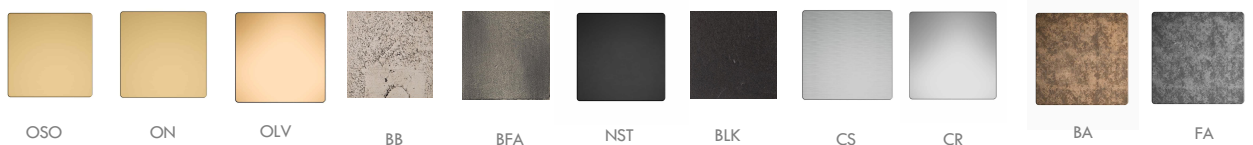

Accessories Tonda Contemporary

AC7060BP	AC7060BY	AC7060WC

AC7060BC	AC7060PC	AC7060VY

AC7060KT	AC7060KS	AC7060KP

MATERIAL BRASS

FINISHES