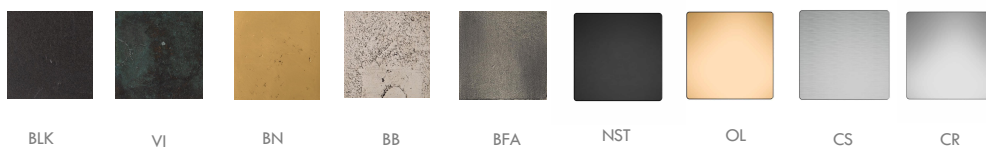

## BRONZE FINISHES

BLK

VI

BN

BB

BFA

NST

OL

## BRONZE FINISHES

# Finishes

**OSO**

OTTONE SATINATO OPACO VERNICIATO  
MATT BRASS

**ON**

OTTONE NATURALE  
NATURAL BRASS

**OLV**

ORO LUCIDO VERNICIATO  
POLISHED GOLD

**NST**

NERO SOFT TOUCH  
SOFT TOUCH MATT BLACK

**NO**

NERO OPACO  
MATT BLACK

**CS**

CROMO OPACO  
SATIN CHROME

**CR**

CROMO LUCIDO  
POLISHED CHROME

**OBGV**