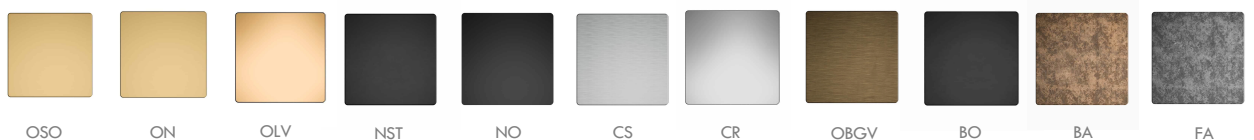

MATERIAL BRASS

CONTEMPORARY FINISHES

Finishes

OSO

OTTONE SATINATO OPACO VERNICIATO
MATT BRASS

ON

OTTONE NATURALE
NATURAL BRASS

OLV

FERRO ANTICATO
ANCIENT IRON

BLK

BRONZO NERO
BLACK BRONZE

BN

BRONZO NATURALE
NATURAL BRONZE

BN

BRONZO FERRO ANTICO
GREY BRONZE

BB