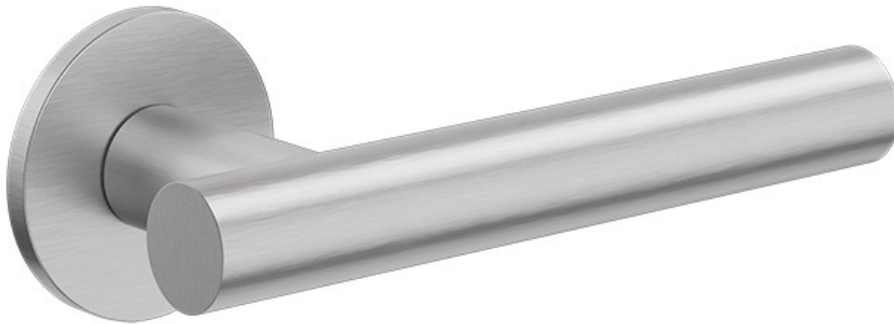

CT262

Arch Peri Davidovich — Photo Amit Geron

<p>R – DOOR</p>	<p>V – SLIM FRAME</p>	<p>K – WINDOWS DK</p>	<p>H - LIFT & SLIDE</p>	<p>L - PULL HANDLES</p>

CONTEMPORARY COLLECTION

serie CityLife

LF DESIGN

CT262RCS

CT262VCS	CT262KCS	CT262HCS	CT262LCS	AC7060POCS

MATERIAL BRASS

FINISH CHROME MATT

CONTEMPORARY FINISHES

OSO

ON

OLV

NST