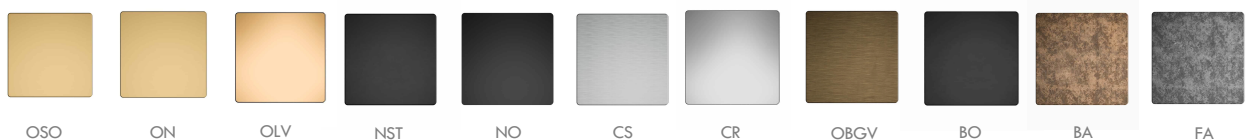

CT262

Arch Peri Davidovich — Photo Amit Geron

<p>R – DOOR</p>	<p>V – SLIM FRAME</p>	<p>K – WINDOWS DK</p>	<p>H - LIFT & SLIDE</p>	<p>L - PULL HANDLES</p>

CONTEMPORARY COLLECTION

serie CityLife

LF DESIGN

CT262RCS

CT262VCS	CT262KCS	CT262HCS	CT262LCS	AC7060POCS

MATERIAL BRASS

FINISH CHROME MATT

CONTEMPORARY FINISHES

OSO

ON

OLV

NST

FERRO ANTICATO
ANCIENT IRON

BLK

BRONZO NERO
BLACK BRONZE

BN

BRONZO NATURALE
NATURAL BRONZE

BN

BRONZO FERRO ANTICO
GREY BRONZE

BB