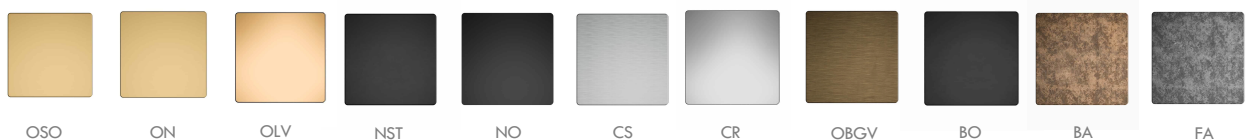

Arch Peri Davidovich — Photo Amit Geron

CONTEMPORARY COLLECTION

serie Amalfi

LF DESIGN

CT265RNO

CT265VNO	CT265KNO	CT265HNO	CT265LNO	AC254PONO

MATERIAL BRASS

FINISH BLACK MATT

CONTEMPORARY FINISHES

OSO

ON

OLV

NST

NO

CS

CR

FA

FERRO ANTICATO
ANCIENT IRON

BLK

BRONZO NERO
BLACK BRONZE

BN

BRONZO NATURALE
NATURAL BRONZE

BN

BRONZO FERRO ANTICO
GREY BRONZE