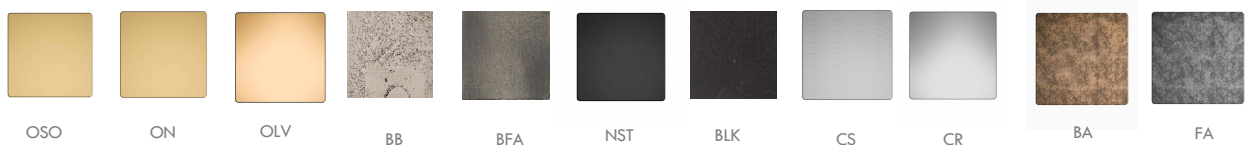

Accessories Minimal

LF DESIGN

AC7060MP	AC7060MY	AC7060MR

AC254MP	AC254MY	AC254MR

MATERIAL BRASS

FINISHES