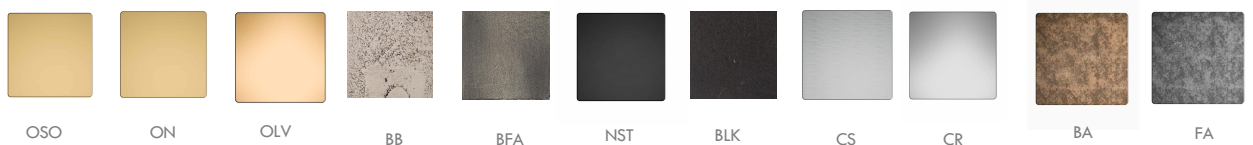

Accessories **Quadra** Contemporary

LF DESIGN

AC254BP	AC254BY	AC254WC

AC254BC	AC254P	AC254VY

AC254KT	AC254KS	AC254KP

MATERIAL BRASS

FINISHES