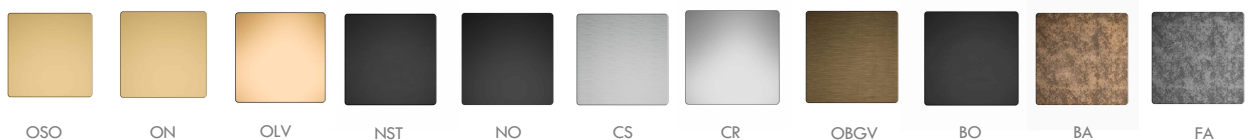

## FINISHES

# Finishes

**OSO**

OTTONE SATINATO OPACO VERNICIATO  
MATT BRASS

**ON**

OTTONE NATURALE  
NATURAL BRASS

**OLV**

ORO LUCIDO VERNICIATO  
POLISHED GOLD

**NST**