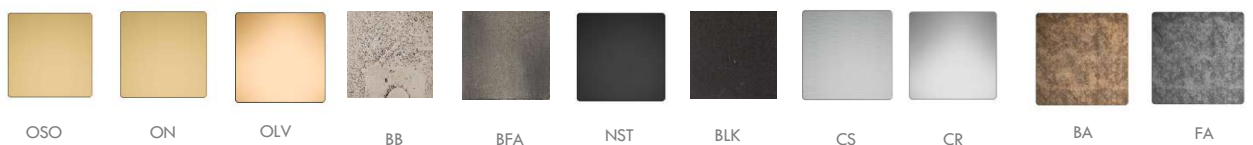

Accessories **Quadra** Contemporary

LF DESIGN

AC254BP	AC254BY	AC254WC

AC254BC	AC254P	AC254VY

AC254KT	AC254KS	AC254KP

MATERIAL BRASS

FINISHES