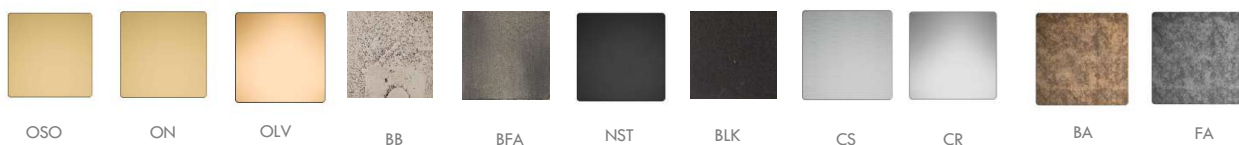

Accessories Tonda Contemporary

AC7060BP	AC7060BY	AC7060WC

AC7060BC	AC7060PC	AC7060VY

AC7060KT	AC7060KS	AC7060KP

MATERIAL BRASS

FINISHES